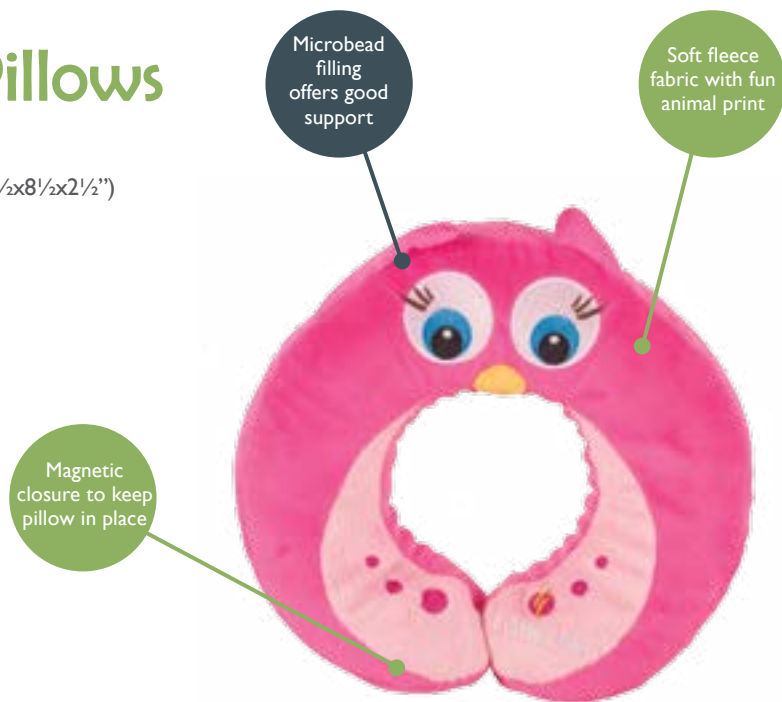

Animal Snooze Pillows

Weight: 93g (3.3oz.)

Dimensions: 22x22x6cm (8½x8½x2½")

Complies with General Product Safety Regulations

NEW

Owl Snooze Pillow
L12910