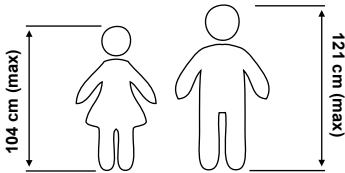

## Small (Age 2-4 approx.)

Weight: 80g (2.8oz.)

Dimensions: 44x38cm (17¼x15")

Suitable for Children: Up to 104cm height

## Medium (Age 4+ approx.)

Weight: 85g (3oz.)

Dimensions: 45x40cm (17¾x15¾")

Suitable for Children: Up to 121cm height

Complies with BS EN1150  
Safety Standard

Green (Dinosaurs)  
Small - LI3033  
Medium - LI3030

## Kids (Age 3+ approx.)

Capacity: 6 litres  
Weight: 236g (8.3oz.)  
Dimensions: 17x25x32cm (6¾x10x12½")

Internal name  
and address  
label

Padded  
vertical grab  
handle

Adjustable  
shoulder  
straps with  
waist strap